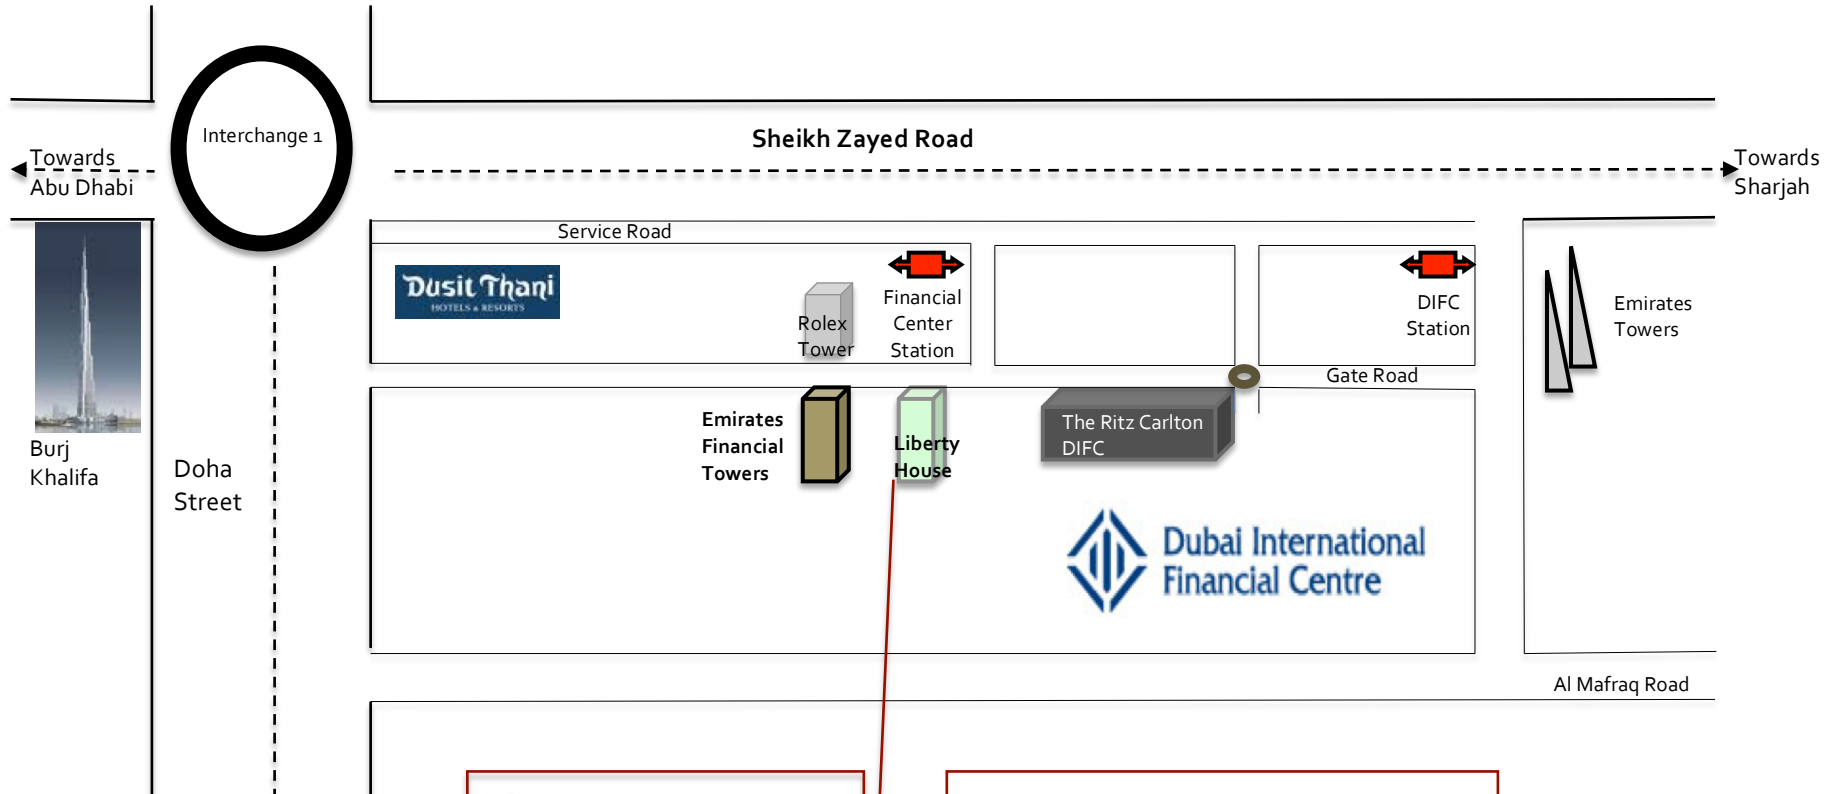

## LOCATION MAP – FIUS CAPITAL LIMITED

 **Fius Capital Limited**  
106 Liberty House  
DIFC  
PO Box 333607  
Dubai, UAE.  
T: +971 · 4 · 4474170  
E: aef@fiuscapital.com

- Walking to Liberty House**
- 20 min from Dusit Thani Hotel.
  - 5 min from Financial Center Metro Station.
- Driving to Liberty House**
- Parking is available in the building at a small charge.
  - Taxis frequently drive by the area.